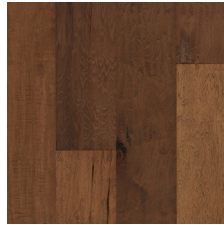

Bruce®

PHOTO: Flagstone, Hickory, EHN72L04H

NEXT FRONTIER™ | ENGINEERED HARDWOOD

American Made Quality and Beautiful Design

- Classic hand-scraped texture gives depth to the wood grain that you can see and feel
- Made from North American Hickory, one of the toughest and hardest American wood species
- Featuring our most scratch and stain-resistant coating to keep your floor looking beautiful
- Quality 6-1/2" wide-width boards

HICKORY

Natural
6-1/2" EHN72L01H

Driftscape
6-1/2" EHN72L02H

Summerlands
6-1/2" EHN72L03H

Flagstone
6-1/2" EHN72L04H

Earthen Shell
6-1/2" EHN72L05H

Foggy Forest
6-1/2" EHN72L06H

Forged Gray
6-1/2" EHN72L07H

Steeple Spice
6-1/2" EHN72L08H

Sparrow
6-1/2" EHN72L09H

Ganache
6-1/2" EHN72L10H

NEXT FRONTIER ENGINEERED

SPECIES	Hickory	THICKNESS	3/8"	PLANK LENGTH(S)	10"-48"	CARTONS PER PALLET	36
WIDTH	6-1/2"	GLOSS	Low	SQ FT PER CARTON	30.5	FINISH	Dura-Luster® Urethane
EDGE DETAIL	Micro-beveled edges and ends			BOARD-TO-BOARD VARIATION	Most		
INSTALLATION	Float, Glue, Staple Below / On / Above Ground Level			WARRANTY	25-Year Limited Residential, 3-Year Limited Commercial		